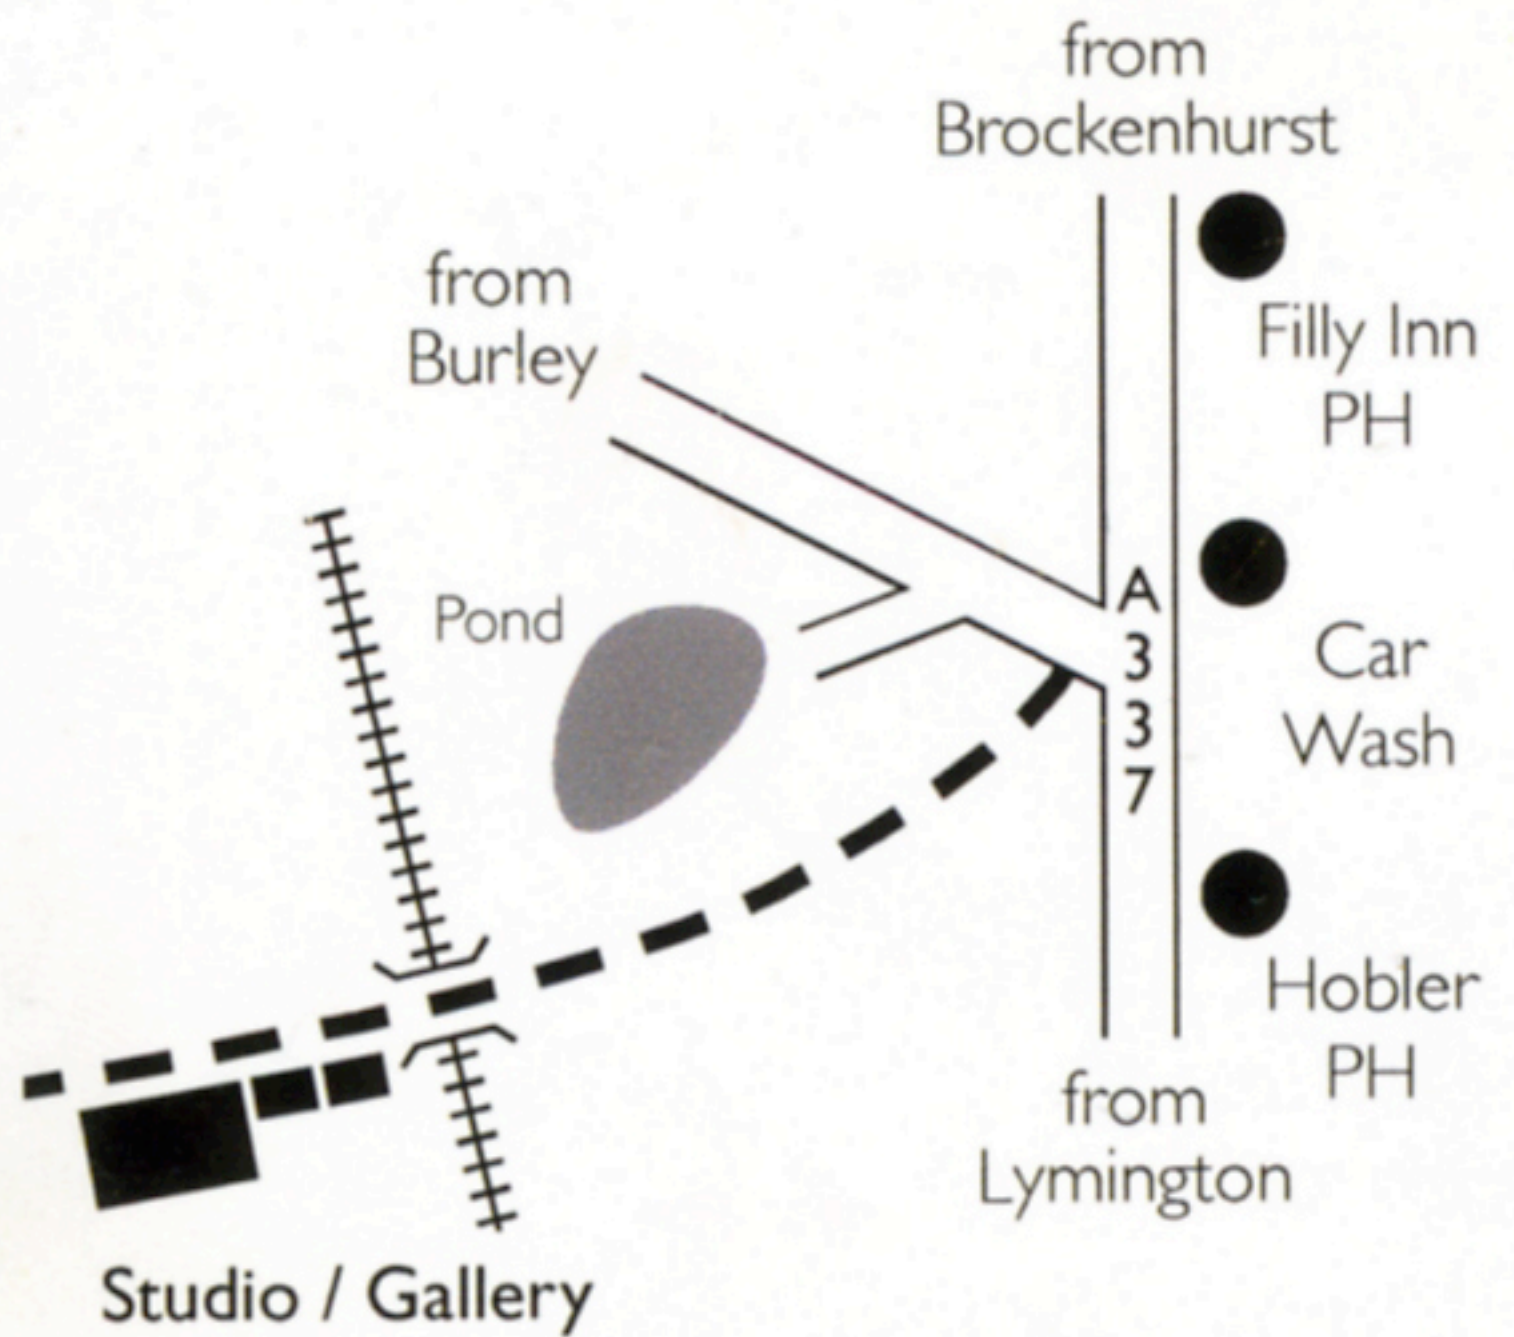

Jonathan Barrett-Danes
Mike Braisher
Stephanie Cunningham
Carol Douglas
Rob Dyer
Ross Emerson
Barry Guppy
Jan Griffiths
Brendan Hesmondhalgh
Paul Jackson
Karen Jenner
Christy Keeney
Mick Morgan
Jane Muir
Annie Peaker
Karin Pearse
Paul Reeves
Will Rochfort
Ruthanne Tudball
Michael Turner